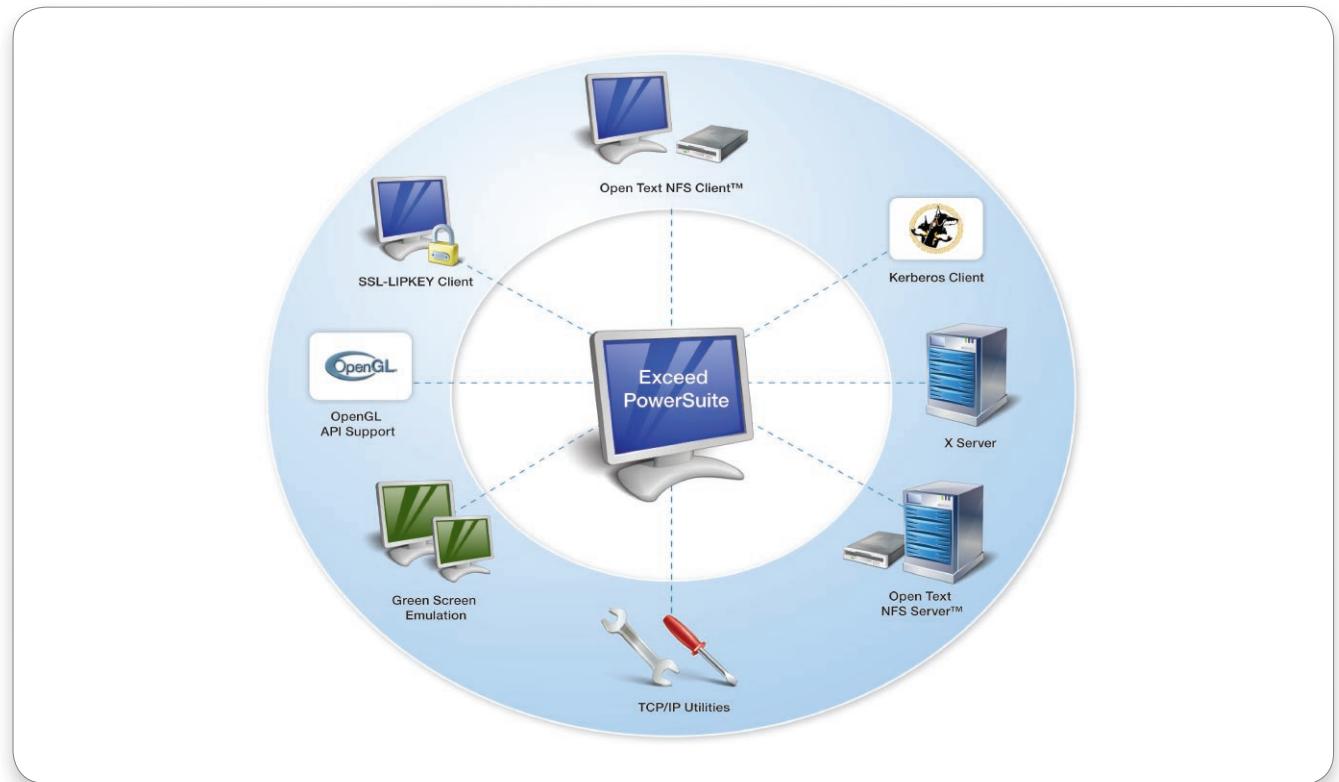

Open Text® Exceed PowerSuite™ 14

The most complete and flexible connectivity solution

Open Text® Exceed PowerSuite™ offers enterprise users everything they need to connect to any type of legacy system in the enterprise and access data in ways that is most convenient to them.

Exceed PowerSuite combines a powerful PC X server with OpenGL support, comprehensive terminal emulator, kernel-based network file systems solution, and a complete set of TCP/IP utilities. Open Text offers industries the most complete and flexible connectivity solution – Exceed PowerSuite.

¹ Requires Open Text Secure Shell™ 14

System requirements

- Hard drive space for typical installation:** 112 MB
- Minimum CPU Requirements:** Pentium 4
- Operating systems:** Windows® 7, Windows Vista®, Windows XP SP2, Windows Server® 2008, Windows Server 2003, Windows Terminal Server Edition and Citrix® XenApp for Windows platforms